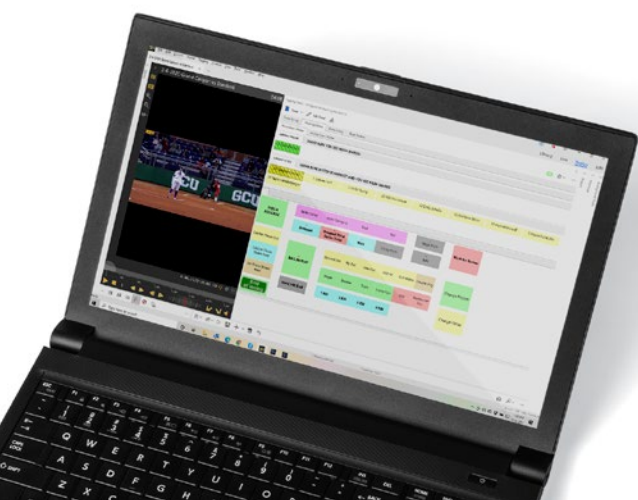

Identify key actions and tag the game or practice using the easy-to-use baseball and softball charting panel.

Personal Cloud

Beneficiary of 50 GB online Cloud for sharing your analysis with your coaching staff and players anytime, anywhere on both computer and mobile platforms.

Dynamic Report

Assess your pitchers' and hitters' strengths, weaknesses and develop specific practice plans through the trend analysis charts.

Clubhouse

Become part of an exclusive Community. Explore the knowledge base, Watch our tutorials and discuss with experts and coaches.

Scouting-Game Planning

Analyze opponent's pitchers and hitters tendencies through unique visual data reports

For pitchers, the reports identify pitch type patterns in counts, for hitters the reports identify swing patterns and results on pitch type and locations.

Our new defensive alignment tools identify hit location patterns based on pitch type and location. Quickly transform all this information into your game plans.

Recruiting

Video has become a necessary tool to evaluate talent. Specific athletes that you are targeting expect these type of tools to develop their skills.